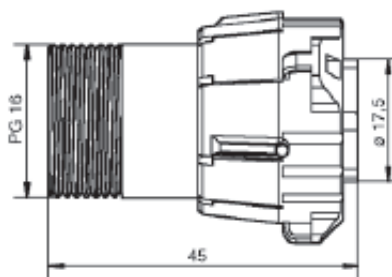

High Power Plug, 2-way

Order No.	Designation	Code	Color
121583-0083	APD-1BSH8-2-12	1	grey (RAL 7036)
121583-0025	APD-1BSH8-2	1	black (RAL 9005)
121583-0084	APD-1BSH8-2-14	1	blue (RAL 5012)

High Power Flange Receptacle, 2-way

Order No.	Designation	Code	Color
121583-0026	APD-1APH8-2	1	black (RAL 9005)

High Power Jam Nut Receptacle, 2-way

Order No.	Designation	Code	Color
121583-0085	APD-1CPH8-2-12	1	grey (RAL 7036)
121583-0027	APD-1CPH8-2	1	black (RAL 9005)
121583-0086	APD-1CPH8-2-14	1	blue (RAL 5012)

High Power Snap-In Receptacle, 2-way

Order No.	Designation	Code	Color
249-8619-007	APD-1SPH8-2	1	black (RAL 9005)