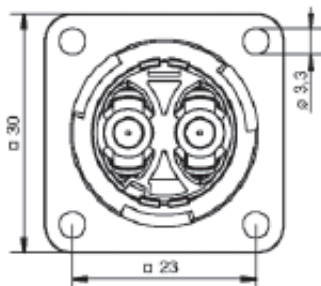

High Power Plug, 2-way

Order No.	Designation	Code	Color
121583-0083	APD-1BSH8-2-12	1	grey (RAL 7036)
121583-0025	APD-1BSH8-2	1	black (RAL 9005)
121583-0084	APD-1BSH8-2-14	1	blue (RAL 5012)

High Power Flange Receptacle, 2-way

Order No.	Designation	Code	Color
121583-0026	APD-1APH8-2	1	black (RAL 9005)

High Power Jam Nut Receptacle, 2-way

Order No.	Designation	Code	Color
121583-0085	APD-1CPH8-2-12	1	grey (RAL 7036)
121583-0027	APD-1CPH8-2	1	black (RAL 9005)
121583-0086	APD-1CPH8-2-14	1	blue (RAL 5012)

High Power Snap-In Receptacle, 2-way

Order No.	Designation	Code	Color
249-8619-007	APD-1SPH8-2	1	black (RAL 9005)