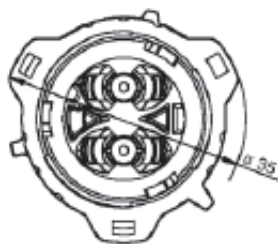

High Power Plug, 2-way

Order No.	Designation	Code	Color
121583-0083	APD-1BSH8-2-12	1	grey (RAL 7036)
121583-0025	APD-1BSH8-2	1	black (RAL 9005)
121583-0084	APD-1BSH8-2-14	1	blue (RAL 5012)

High Power Flange Receptacle, 2-way

Order No.	Designation	Code	Color
121583-0026	APD-1APH8-2	1	black (RAL 9005)

High Power Jam Nut Receptacle, 2-way

Order No.	Designation	Code	Color
121583-0085	APD-1CPH8-2-12	1	grey (RAL 7036)
121583-0027	APD-1CPH8-2	1	black (RAL 9005)
121583-0086	APD-1CPH8-2-14	1	blue (RAL 5012)

High Power Snap-In Receptacle, 2-way

Order No.	Designation	Code	Color
249-8619-007	APD-1SPH8-2	1	black (RAL 9005)