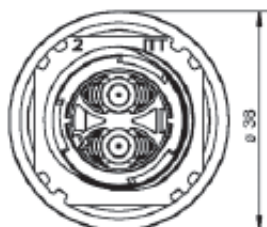

High Power Plug, 2-way

Order No.	Designation	Code	Color
121583-0083	APD-1BSH8-2-12	1	grey (RAL 7036)
121583-0025	APD-1BSH8-2	1	black (RAL 9005)
121583-0084	APD-1BSH8-2-14	1	blue (RAL 5012)

High Power Flange Receptacle, 2-way

Order No.	Designation	Code	Color
121583-0026	APD-1APH8-2	1	black (RAL 9005)

High Power Jam Nut Receptacle, 2-way

Order No.	Designation	Code	Color
121583-0085	APD-1CPH8-2-12	1	grey (RAL 7036)
121583-0027	APD-1CPH8-2	1	black (RAL 9005)
121583-0086	APD-1CPH8-2-14	1	blue (RAL 5012)