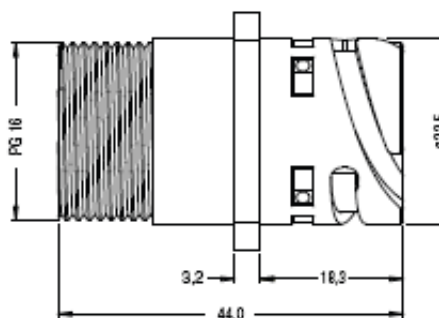

High Power Plug, 2-way

Order No.	Designation	Code	Color
121583-0083	APD-1BSH8-2-12	1	grey (RAL 7036)
121583-0025	APD-1BSH8-2	1	black (RAL 9005)
121583-0084	APD-1BSH8-2-14	1	blue (RAL 5012)

High Power Flange Receptacle, 2-way

Order No.	Designation	Code	Color
121583-0026	APD-1APH8-2	1	black (RAL 9005)

High Power Jam Nut Receptacle, 2-way

Order No.	Designation	Code	Color
121583-0085	APD-1CPH8-2-12	1	grey (RAL 7036)
121583-0027	APD-1CPH8-2	1	black (RAL 9005)
121583-0086	APD-1CPH8-2-14	1	blue (RAL 5012)

High Power Snap-In Receptacle, 2-way

Order No.	Designation	Code	Color
249-8619-007	APD-1SPH8-2	1	black (RAL 9005)