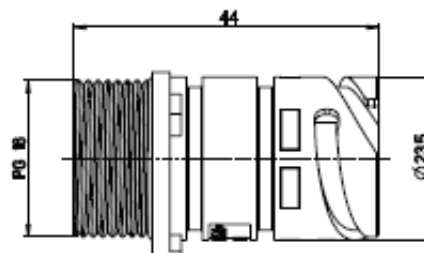

High Power Plug, 2-way

Order No.	Designation	Code	Color
121583-0083	APD-1BSH8-2-12	1	grey (RAL 7036)
121583-0025	APD-1BSH8-2	1	black (RAL 9005)
121583-0084	APD-1BSH8-2-14	1	blue (RAL 5012)

High Power Flange Receptacle, 2-way

Order No.	Designation	Code	Color
121583-0026	APD-1APH8-2	1	black (RAL 9005)

High Power Jam Nut Receptacle, 2-way

Order No.	Designation	Code	Color
121583-0085	APD-1CPH8-2-12	1	grey (RAL 7036)
121583-0027	APD-1CPH8-2	1	black (RAL 9005)
121583-0086	APD-1CPH8-2-14	1	blue (RAL 5012)

High Power Snap-In Receptacle, 2-way

Order No.	Designation	Code	Color
249-8619-007	APD-1SPH8-2	1	black (RAL 9005)