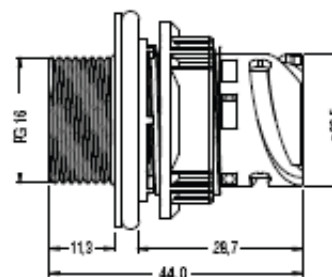

High Power Plug, 2-way

Order No.	Designation	Code	Color
121583-0083	APD-1BSH8-2-12	1	grey (RAL 7036)
121583-0025	APD-1BSH8-2	1	black (RAL 9005)
121583-0084	APD-1BSH8-2-14	1	blue (RAL 5012)

High Power Flange Receptacle, 2-way

Order No.	Designation	Code	Color
121583-0026	APD-1APH8-2	1	black (RAL 9005)

High Power Jam Nut Receptacle, 2-way

Order No.	Designation	Code	Color
121583-0085	APD-1CPH8-2-12	1	grey (RAL 7036)
121583-0027	APD-1CPH8-2	1	black (RAL 9005)
121583-0086	APD-1CPH8-2-14	1	blue (RAL 5012)

High Power Snap-In Receptacle, 2-way

Order No.	Designation	Code	Color
249-8619-007	APD-1SPH8-2	1	black (RAL 9005)