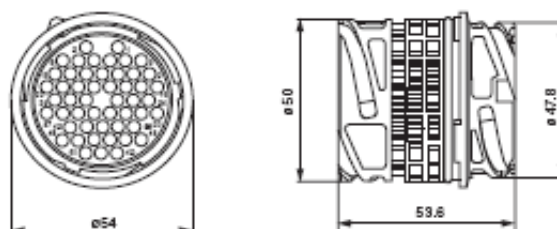

Snap-In Receptacle, 51-way, Secondary Lock Version

Order No.	Designation	Code	Color
121583-0091	APD-1SS51S	1	green (RAL 6018)
121583-0092	APD-2SS51S	2	yellow (RAL 1018)
121583-0093	APD-3SS51S	3	brown (RAL 3009)
121583-0094	APD-4SS51S	4	purple (RAL 4001)