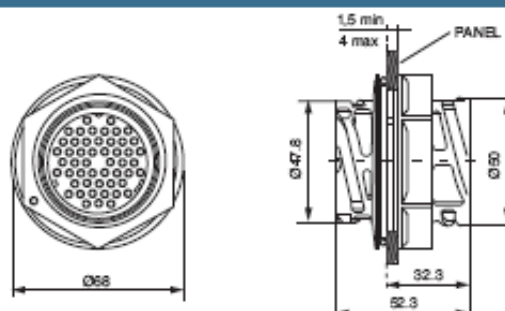

Jam Nut Receptacle, 51-way, Secondary Lock Version

Order No.	Designation	Code	Color
121583-0095	APD-1CS51S	1	green (RAL 6018)
121583-0096	APD-2CS51S	2	yellow (RAL 1018)
121583-0097	APD-3CS51S	3	brown (RAL 3009)
121583-0098	APD-4CS51S	4	purple (RAL 4001)