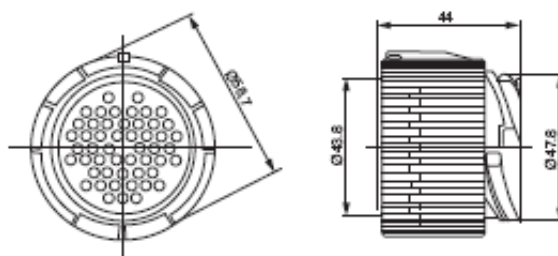

## Plug, 51-way, Secondary Lock Version

Order No.	Designation	Code	Color
121583-0187	APD-1BP51SN	1	green (RAL 6018)
121583-0188	APD-2BP51SN	2	yellow (RAL 1018)
121583-0189	APD-3BP51SN	3	brown (RAL 3009)
121583-0190	APD-4BP51SN	4	purple (RAL 4001)

Packaging unit 100 pcs.

Pin crimp contacts see page 69.

Accessories, see page 70.

## Snap-In Receptacle, 51-way, Secondary Lock Version

Order No.	Designation	Code	Color
121583-0091	APD-1SS51S	1	green (RAL 6018)
121583-0092	APD-2SS51S	2	yellow (RAL 1018)
121583-0093	APD-3SS51S	3	brown (RAL 3009)
121583-0094	APD-4SS51S	4	purple (RAL 4001)

## Jam Nut Receptacle, 51-way, Secondary Lock Version

Order No.	Designation	Code	Color
121583-0095	APD-1CS51S	1	green (RAL 6018)
121583-0096	APD-2CS51S	2	yellow (RAL 1018)
121583-0097	APD-3CS51S	3	brown (RAL 3009)
121583-0098	APD-4CS51S	4	purple (RAL 4001)