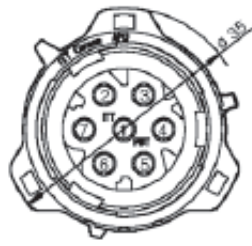

Plug, 6/7-way

| | Order No. | Designation | Code | Color |
|--------|-------------|-------------|------|------------------|
| 6-way* | 120110-0024 | APD-1B56 | 1 | black (RAL 9005) |
| 7-way | 121583-0211 | APD-14B57 | 1 | blue (RAL 5012) |
| 7-way | 121583-0018 | APD-1B57 | 1 | black (RAL 9005) |

Jam Nut Receptacle, 6/7-way for standard contacts

| | Order No. | Designation | Code | Color |
|--------|-------------|-------------|------|------------------|
| 6-way* | 121583-0061 | APD-1CP6 | 1 | black (RAL 9005) |
| 7-way | 121583-0019 | APD-1CP7 | 1 | black (RAL 9005) |