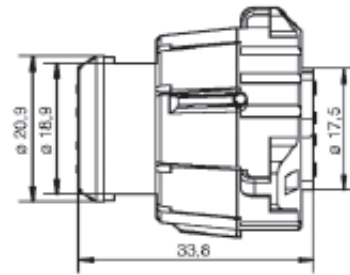

Plug, 6/7-way

| | Order No. | Designation | Code | Color |
|--------|-------------|-------------|------|------------------|
| 6-way* | 120110-0024 | APD-1B56 | 1 | black (RAL 9005) |
| 7-way | 121583-0211 | APD-14B57 | 1 | blue (RAL 5012) |
| 7-way | 121583-0018 | APD-1B57 | 1 | black (RAL 9005) |

Jam Nut Receptacle, 6/7-way for standard contacts

| | Order No. | Designation | Code | Color |
|--------|-------------|-------------|------|------------------|
| 6-way* | 121583-0061 | APD-1CP6 | 1 | black (RAL 9005) |
| 7-way | 121583-0019 | APD-1CP7 | 1 | black (RAL 9005) |