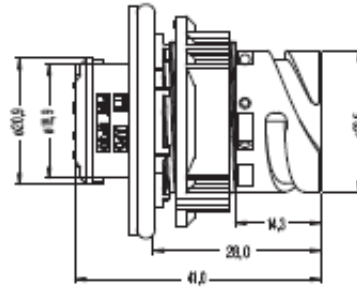

Plug, 6/7-way

| | Order No. | Designation | Code | Color |
|--------|-------------|-------------|------|------------------|
| 6-way* | 120110-0024 | APD-1B56 | 1 | black (RAL 9005) |
| 7-way | 121583-0211 | APD-14B57 | 1 | blue (RAL 5012) |
| 7-way | 121583-0018 | APD-1B57 | 1 | black (RAL 9005) |

Jam Nut Receptacle, 6/7-way for standard contacts

| | Order No. | Designation | Code | Color |
|--------|-------------|-------------|------|------------------|
| 6-way* | 121583-0061 | APD-1CP6 | 1 | black (RAL 9005) |
| 7-way | 121583-0019 | APD-1CP7 | 1 | black (RAL 9005) |