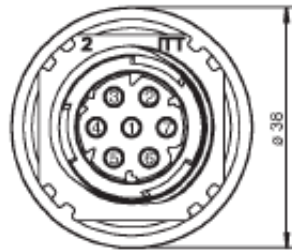

Plug, 6/7-way

| | Order No. | Designation | Code | Color |
|--------|-------------|-------------|------|------------------|
| 6-way* | 120110-0024 | APD-1B56 | 1 | black (RAL 9005) |
| 7-way | 121583-0211 | APD-14B57 | 1 | blue (RAL 5012) |
| 7-way | 121583-0018 | APD-1B57 | 1 | black (RAL 9005) |

Jam Nut Receptacle, 6/7-way for standard contacts

| | Order No. | Designation | Code | Color |
|--------|-------------|-------------|------|------------------|
| 6-way* | 121583-0061 | APD-1CP6 | 1 | black (RAL 9005) |
| 7-way | 121583-0019 | APD-1CP7 | 1 | black (RAL 9005) |