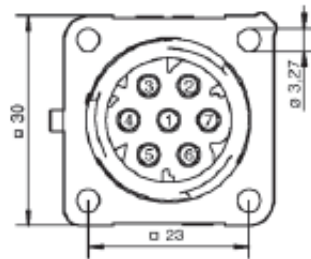

Plug, 6/7-way

| | Order No. | Designation | Code | Color |
|--------|-------------|-------------|------|------------------|
| 6-way* | 120110-0024 | APD-1B56 | 1 | black (RAL 9005) |
| 7-way | 121583-0211 | APD-14B57 | 1 | blue (RAL 5012) |
| 7-way | 121583-0018 | APD-1B57 | 1 | black (RAL 9005) |

Jam Nut Receptacle, 6/7-way for standard contacts

| | Order No. | Designation | Code | Color |
|--------|-------------|-------------|------|------------------|
| 6-way* | 121583-0061 | APD-1CP6 | 1 | black (RAL 9005) |
| 7-way | 121583-0019 | APD-1CP7 | 1 | black (RAL 9005) |

Versions for press-in Contacts

| | Order No. | Designation | Code | Color |
|-------|-------------|-------------|------|------------------|
| 7-way | 121583-0028 | APD-1CP7-EP | 1 | black (RAL 9005) |

Flange Receptacle, 6/7-way for standard contacts