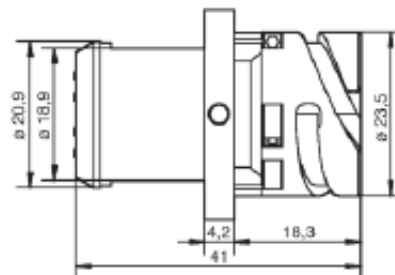

Flange Receptacle, 6/7-way for standard contacts

	Order No.	Designation	Code	Color
7-way	121583-0020	APD-1AP7	1	black (RAL 9005)
6-way*	120110-0083	APD-1AP6	1	black (RAL 9005)

Versions for press-in Contacts

	Order No.	Designation	Code	Color
6-way*	120110-0020	APD-1AP6-EP	1	black (RAL 9005)
7-way	121583-0212	APD-14AP7-EP	1	blue (RAL 5012)
7-way	121583-0205	APD-1AP7-EP	1	black (RAL 9005)