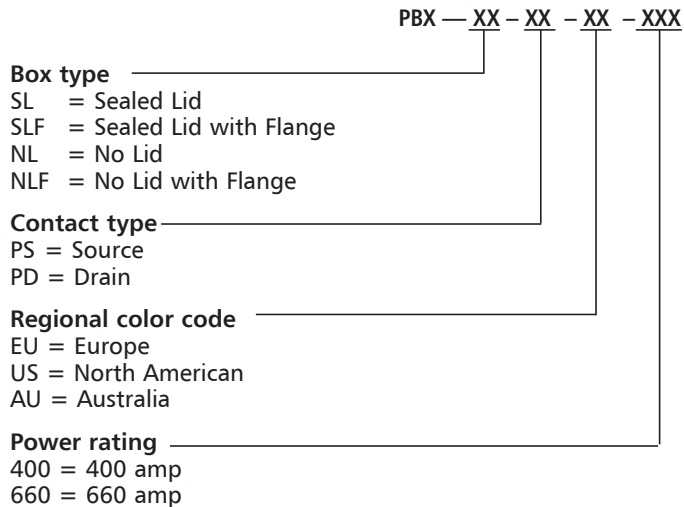

PowerLock Sequential Connecting Box

Ordering Information

Example

A 660 amp box with a sealed lid and Drain contacts with European color coding is:

PBX-SL-PD-EU-660

Specifications and dimensions subject to change